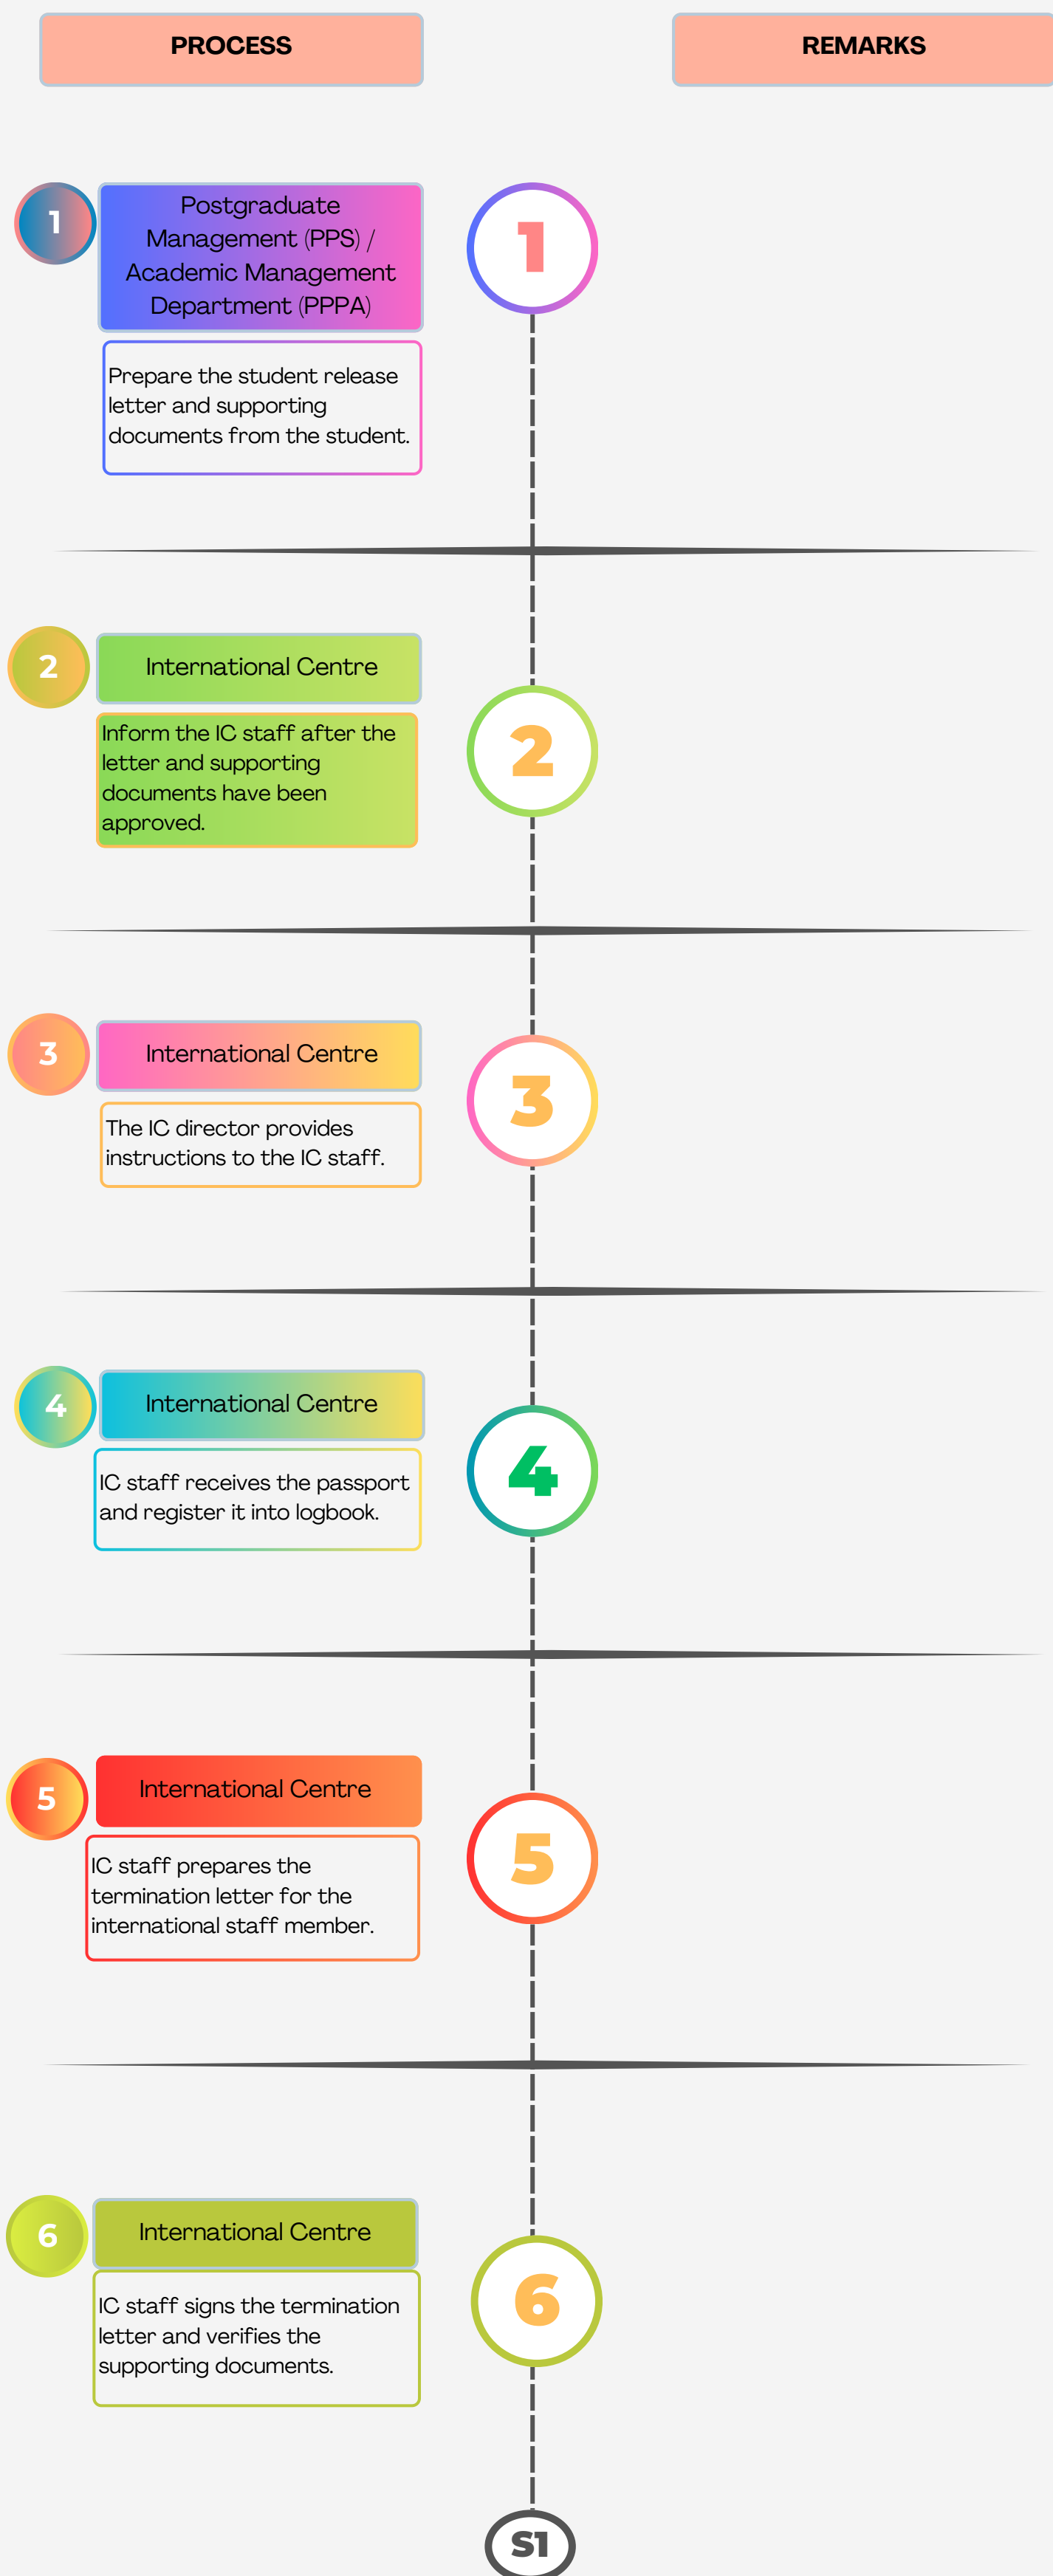

# TERMINATION/SHORTENING OF STUDENT PASS FOR INTERNATIONAL STUDENTS

## PROCESS

## REMARKS

**7** International Centre

IC staff deliver the passport to the immigration to be processed.

**7**

**8** International Centre

IC staff makes a copy of the passport and relevant documents for the international staff' s personal file.